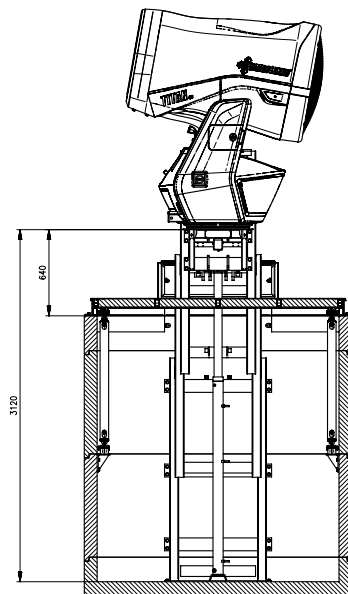

THE GHOST

THE FUTURE OF SNOW

DE | EN | IT | FR

03/2023

TECHNICAL DATA

CHARACTERISTICS CONCRETE PIT

External Dimensions (LxWxH)*	3000 x 2500 x 2600 mm (9.8 x 8.2 x 8.5 ft)
Employee access hatch	800 x 800 mm (2.6 x 2.6 ft)
Snow gun hatch	1500 x 2400 mm (4.9 x 7.9 ft)
Heating	300 W

CHARACTERISTICS HYDRAULIC FORKLIFT

Extended height	4780 mm (15.7 ft)
Snow gun platform height	2300 mm (7.5 ft)
Maximal load	1400 kg (3086 lbs)

*Other dimensions are possible on request / We reserve the right to changes in technical specifications and design for reasons of continuing research and development.