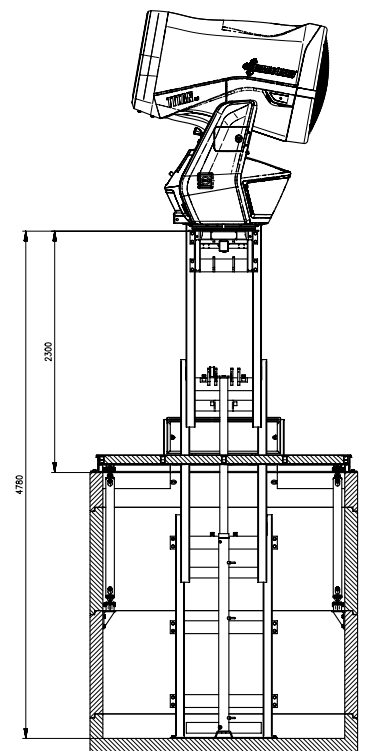

THE GHOST

THE FUTURE OF SNOW

DE | EN | IT | FR

03/2023

TECHNICAL DATA

CHARACTERISTICS CONCRETE PIT

External Dimensions (LxWxH)*	3000 x 2500 x 2600 mm (9.8 x 8.2 x 8.5 ft)
Employee access hatch	800 x 800 mm (2.6 x 2.6 ft)
Snow gun hatch	1500 x 2400 mm (4.9 x 7.9 ft)
Heating	300 W

CHARACTERISTICS HYDRAULIC FORKLIFT

Extended height	4780 mm (15.7 ft)
Snow gun platform height	2300 mm (7.5 ft)
Maximal load	1400 kg (3086 lbs)

*Other dimensions are possible on request / We reserve the right to changes in technical specifications and design for reasons of continuing research and development.