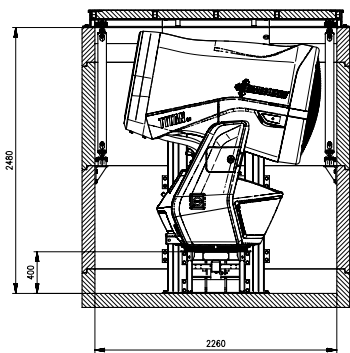

THE GHOST

THE FUTURE OF SNOW

DE | EN | IT | FR

03/2023

TECHNICAL DATA

CHARACTERISTICS CONCRETE PIT

External Dimensions (LxWxH)*	3000 x 2500 x 2600 mm (9.8 x 8.2 x 8.5 ft)
Employee access hatch	800 x 800 mm (2.6 x 2.6 ft)
Snow gun hatch	1500 x 2400 mm (4.9 x 7.9 ft)
Heating	300 W

CHARACTERISTICS HYDRAULIC FORKLIFT

Extended height	4780 mm (15.7 ft)
Snow gun platform height	2300 mm (7.5 ft)
Maximal load	1400 kg (3086 lbs)

*Other dimensions are possible on request / We reserve the right to changes in technical specifications and design for reasons of continuing research and development.